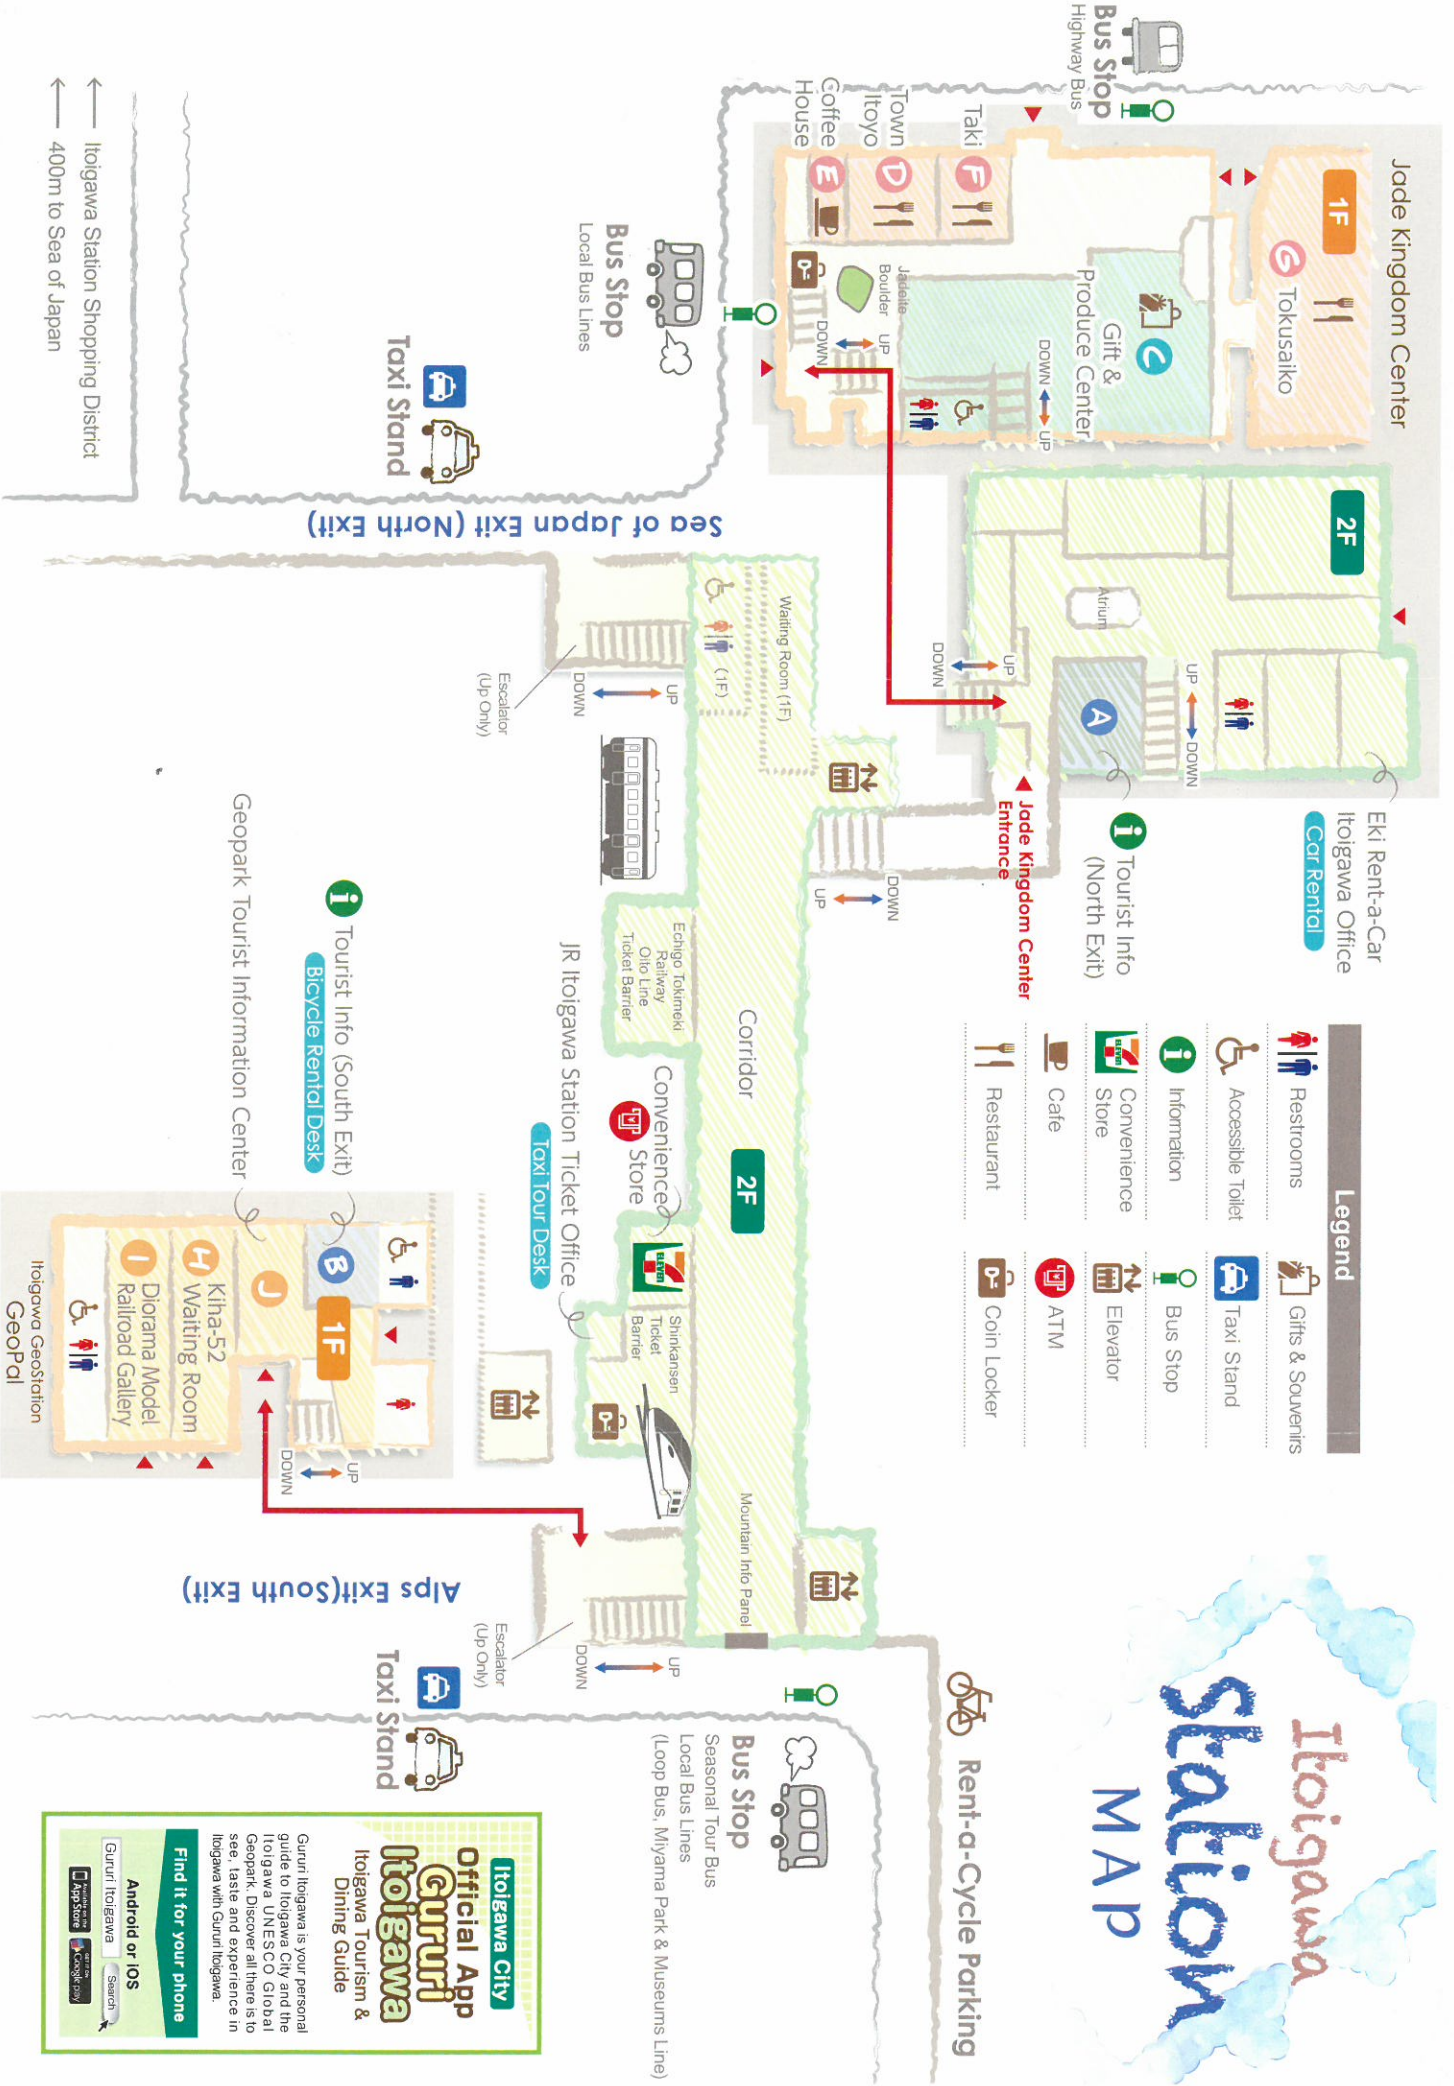

Itoigawa Station MAP

Rent-a-Cycle Parking

Legend	
	Gifts & Souvenirs
	Restrooms
	Accessible Toilet
	Information
	Convenience Store
	Cafe
	Restaurant
	Taxi Stand
	Bus Stop
	Elevator
	ATM
	Coin Locker

Itoigawa City Official App Gururi Itoigawa
 Itoigawa Tourism & Dining Guide

Gururi Itoigawa is your personal guide to Itoigawa City and the Itoigawa UNESCO Global Geopark. Discover all there is to see, taste and experience in Itoigawa with Gururi Itoigawa.

Find it for your phone

Android or iOS
 Gururi Itoigawa Search